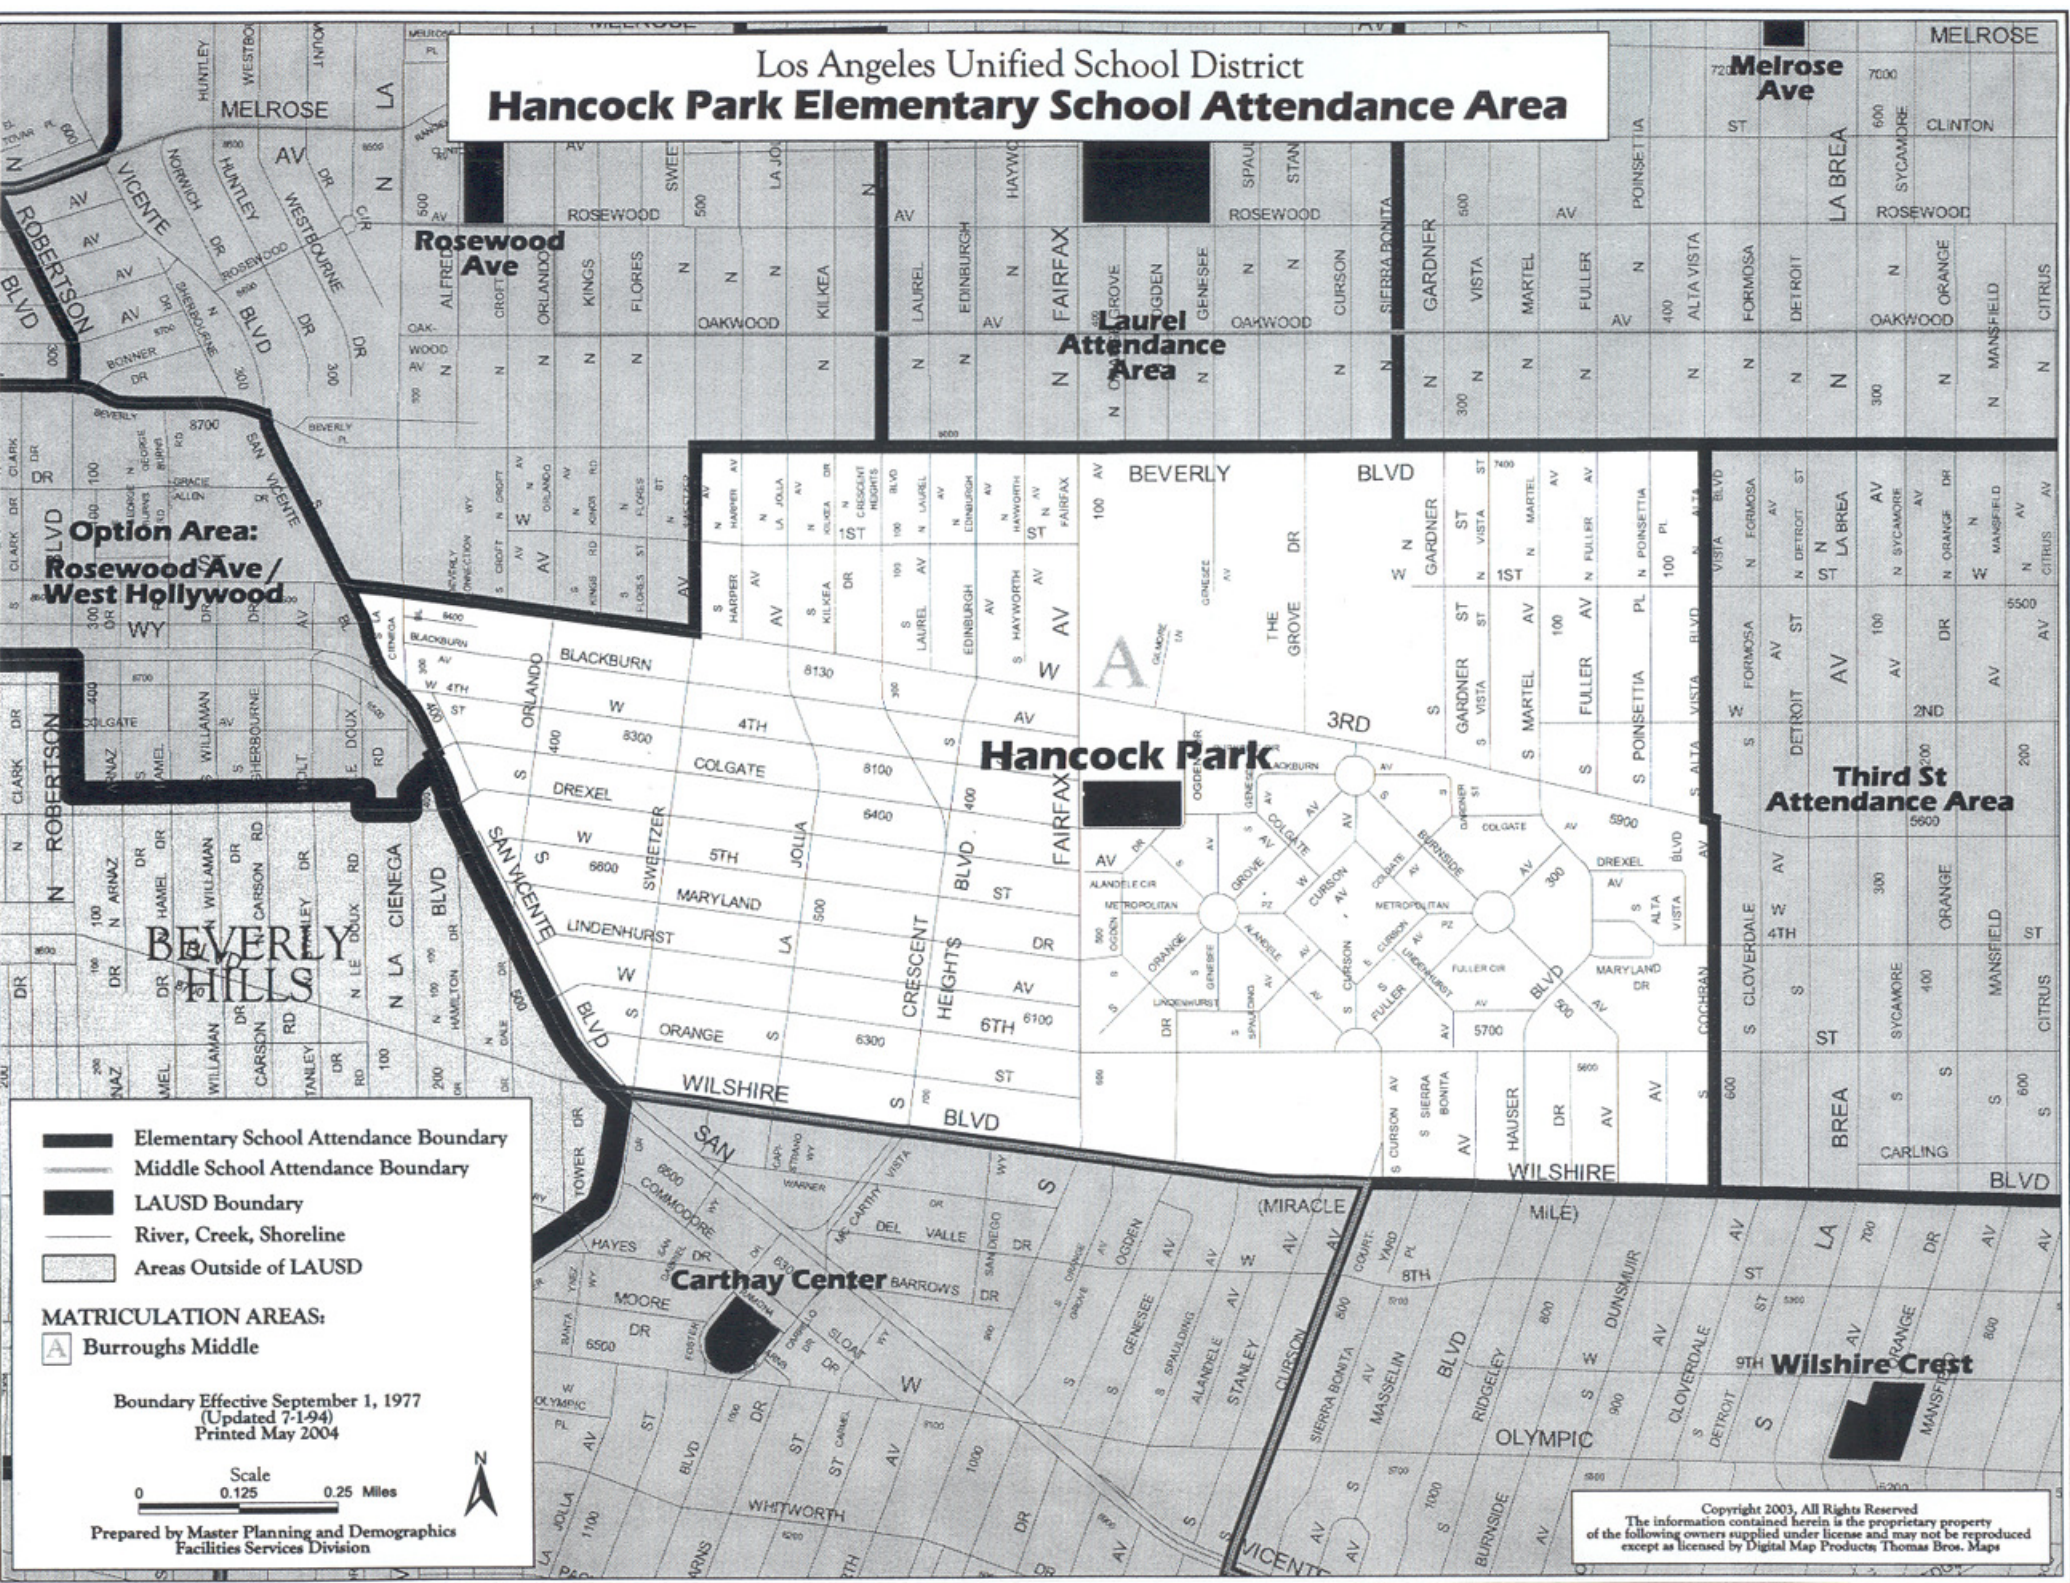

Los Angeles Unified School District Hancock Park Elementary School Attendance Area

-  Elementary School Attendance Boundary
-  Middle School Attendance Boundary
-  LAUSD Boundary
-  River, Creek, Shoreline
-  Areas Outside of LAUSD

MATRICULATION AREAS:
 Burroughs Middle

Boundary Effective September 1, 1977
 (Updated 7-1-94)
 Printed May 2004

Prepared by Master Planning and Demographics
 Facilities Services Division

Copyright 2003, All Rights Reserved
 The information contained herein is the proprietary property
 of the following owners supplied under license and may not be reproduced
 except as licensed by Digital Map Products, Thomas Bros. Maps